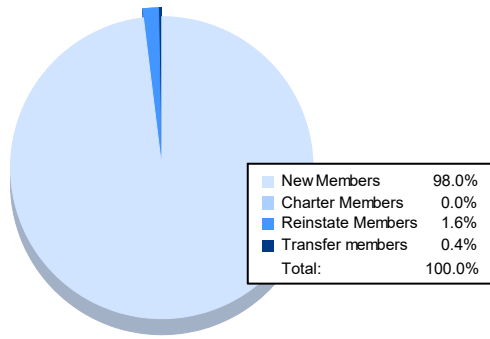

Year	New Clubs	Dropped Clubs	Gain/ Loss Clubs	New Members	Charter Members	Reinstate Members	Transfer Members	Total Member Added	Total Members Dropped	Gain/ Loss Members
2016-2017	0	0	0	181	0	3	3	187	118	69
2017-2018	1	1	0	124	25	7	2	158	173	-15
2018-2019	1	1	0	89	30	7	2	128	162	-34
2019-2020	0	0	0	108	0	4	2	114	145	-31
2020-2021	0	0	0	250	0	4	1	255	106	149
<b>Average</b>	<b>0</b>	<b>0</b>	<b>0</b>	<b>150</b>	<b>11</b>	<b>5</b>	<b>2</b>	<b>168</b>	<b>141</b>	<b>28</b>

### Membership Composition June 2021 Cumulative