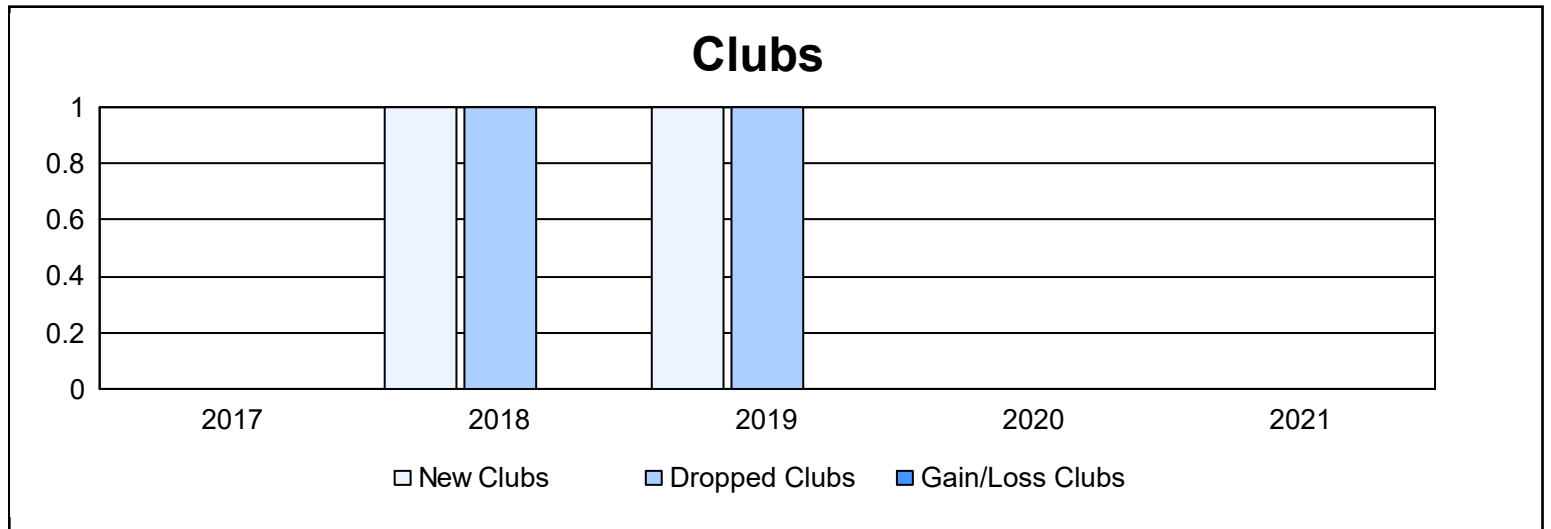

Year	New Clubs	Dropped Clubs	Gain/ Loss Clubs	New Members	Charter Members	Reinstate Members	Transfer Members	Total Member Added	Total Members Dropped	Gain/ Loss Members
2016-2017	0	0	0	181	0	3	3	187	118	69
2017-2018	1	1	0	124	25	7	2	158	173	-15
2018-2019	1	1	0	89	30	7	2	128	162	-34
2019-2020	0	0	0	108	0	4	2	114	145	-31
2020-2021	0	0	0	250	0	4	1	255	106	149
<b>Average</b>	<b>0</b>	<b>0</b>	<b>0</b>	<b>150</b>	<b>11</b>	<b>5</b>	<b>2</b>	<b>168</b>	<b>141</b>	<b>28</b>

### Membership Composition June 2021 Cumulative