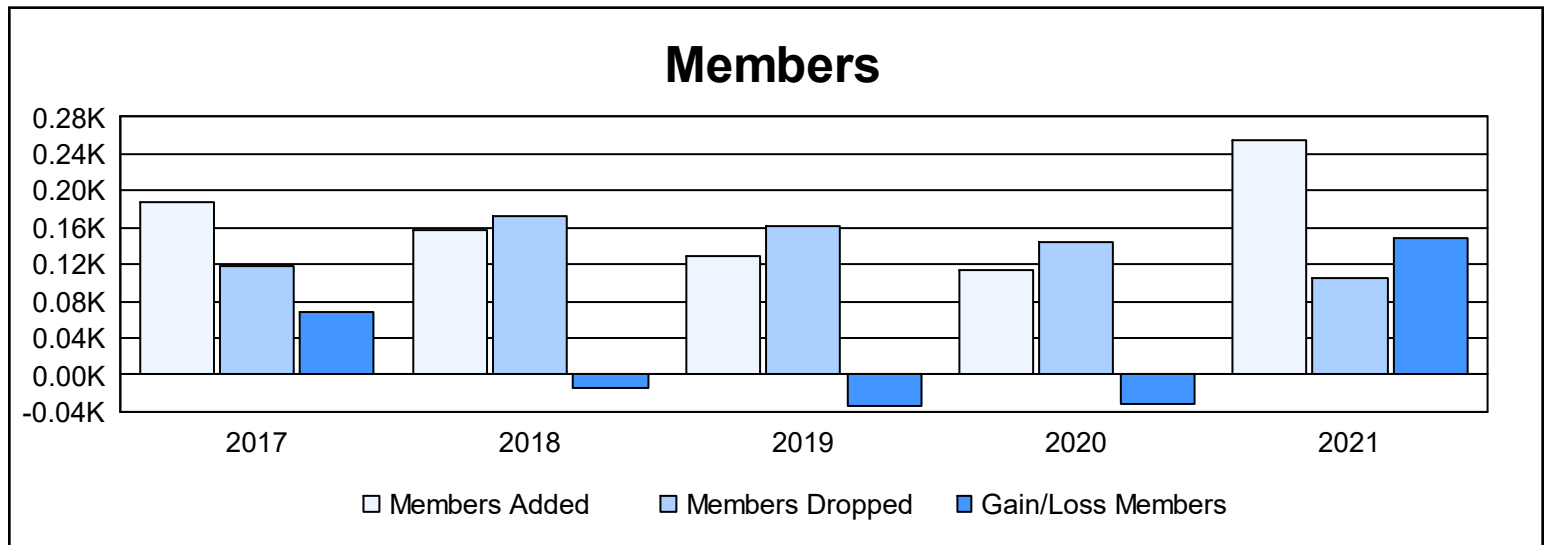

Year	New Clubs	Dropped Clubs	Gain/ Loss Clubs	New Members	Charter Members	Reinstate Members	Transfer Members	Total Member Added	Total Members Dropped	Gain/ Loss Members
2016-2017	0	0	0	181	0	3	3	187	118	69
2017-2018	1	1	0	124	25	7	2	158	173	-15
2018-2019	1	1	0	89	30	7	2	128	162	-34
2019-2020	0	0	0	108	0	4	2	114	145	-31
2020-2021	0	0	0	250	0	4	1	255	106	149
<b>Average</b>	<b>0</b>	<b>0</b>	<b>0</b>	<b>150</b>	<b>11</b>	<b>5</b>	<b>2</b>	<b>168</b>	<b>141</b>	<b>28</b>

### Membership Composition June 2021 Cumulative